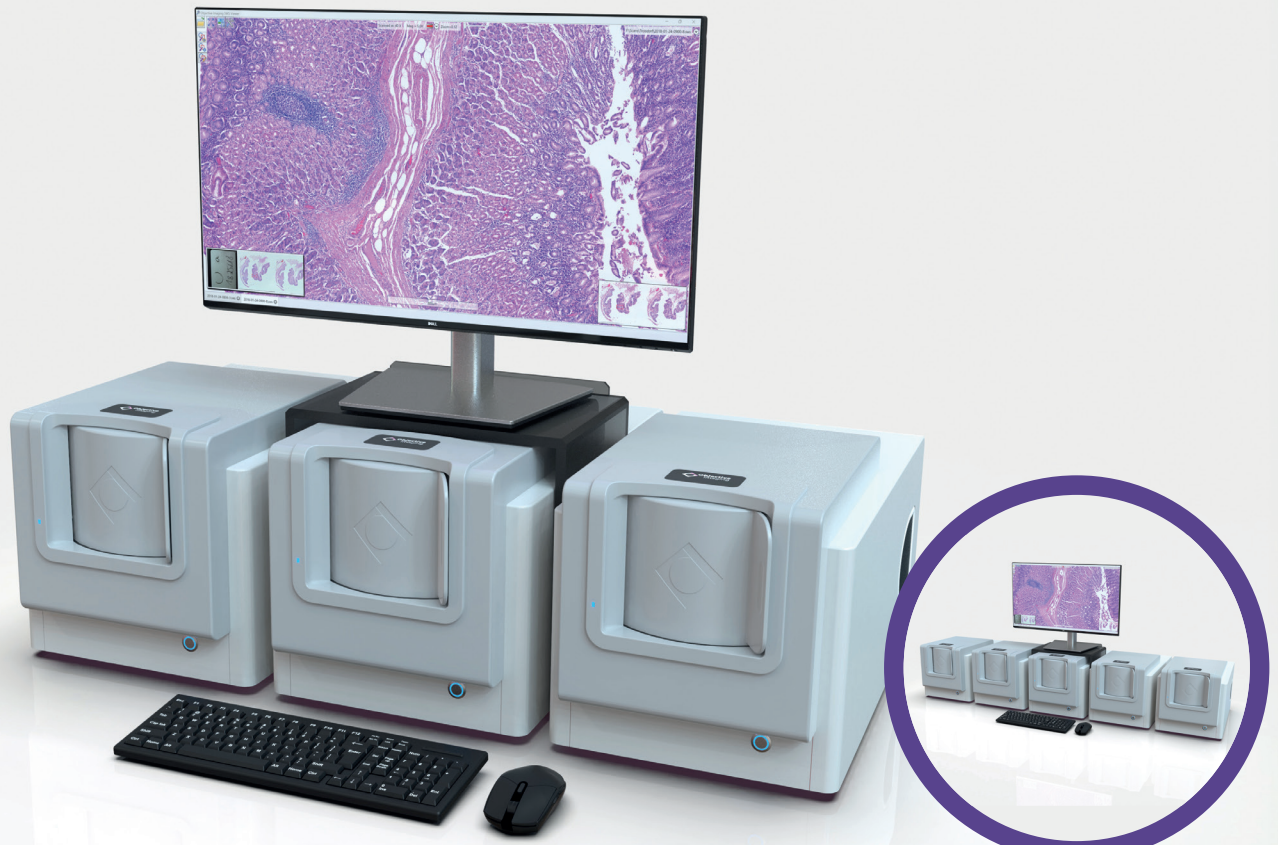

+44 1223 813777

sales@objectiveimaging.com

www.objectiveimaging.com

GLISSANDO XL⁺

FLEXIBLE MULTI-SCANNER SYSTEM

Introducing the latest Digital Pathology Product offering from Objective Imaging – The Glissando XL⁺. A truly flexible multi-scanner solution that can grow in parallel with your ever increasing workload.

THE KEY FEATURES OF THE GLISSANDO XL⁺ ARE:

- True Parallel Scanning for high throughput e.g. 3 scanners = 60 slides/hr
- Scalable Slide Capacity
- Scan Engine Redundancy Maximises Up-time
- Exceptional Image Quality
- Compact solution. e.g. 60 slides/hr in less than 1m of bench space
- Compatible with all major IMS systems and OI ImageShare
- Fully compatible with existing Glissando 20SL scanners

Contact us as sales@objectiveimaging.com for more information

Gilissando slide scanners

BF and polarised light options

WSI archiving and sharing

www.objectiveimaging.com